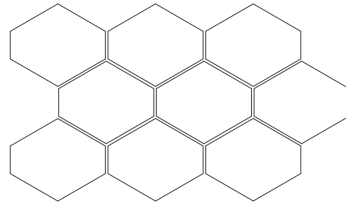

## COMPLEMENTOS / COMPLEMENTS

22,5 x 45 cm. 9" x 17½"

MOSAIC MONOCROME EQ-20M

MOSAIC ELECTRIC BLUE EQ-30S 1

MOSAIC METALLIC EQ-30S 1

25,5 x 44 cm. 10" x 17½"

MOSAIC MONOCROME EQ-10M

MOSAIC ELECTRIC BLUE EQ-15M 1