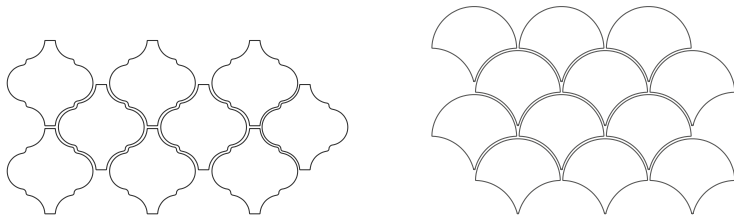

## COMPLEMENTOS / COMPLEMENTS

27 x 43 cm. 11" x 17"

MOSAIC MONOCROME EQ-15M

MOSAIC ELECTRIC BLUE EQ-20M

MOSAIC METALLIC EQ-20M

30 x 43 cm. 12" x 17"

MOSAIC MONOCROME EQ-20M

MOSAIC ELECTRIC BLUE EQ-30S