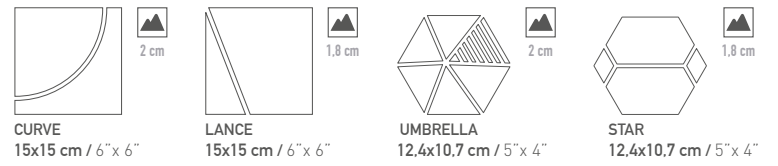

LIGHT
GREY

SKY
BLUE

DARK
GREY

ELECTRIC
BLUE

Magical 3 Umbrella Electric Blue, Scale White 12,4 x 10,7 cm / 5" x 4"

Micro Grey 20 x 20 cm / 8" x 8"

INDOOR / INTERIORES

FORMATOS / SIZES