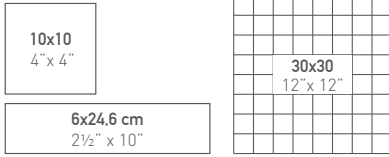

GRAPHENE

Alpstone Cinder 6x24,6 cm / 2½" x 10"

INDOOR / INTERIORES
OUTDOOR / EXTERIORES

FORMATOS / SIZES

Alpstone Cinder 10x10 cm / 4" x 4"
Alpstone Mosaic Graphene 30,5x30,5 cm / 12" x 12"

ALPSTONE

PORCELÁNICO+MATE
PORCELAIN TILE+MATT