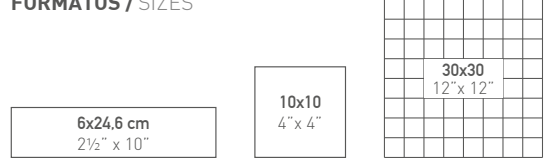

ALPSTONE

PORCELÁNICO+MATE
PORCELAIN TILE+MATT

6x24,6 cm / 2½" x 10" + 10x10 cm / 4" x 4" + 30,5x30,5 cm / 12" x 12"

FORMATOS / SIZES

(*) Variedad gráfica.
Shade variation.