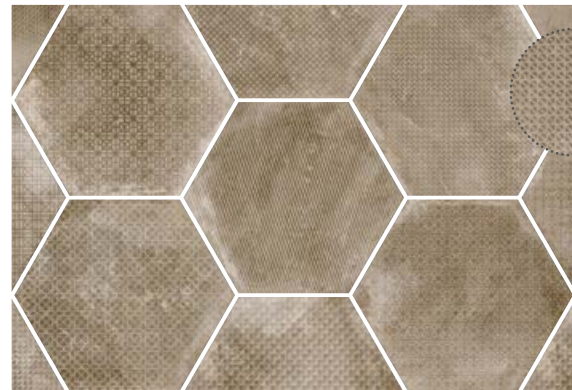

23605 EQ-10D
ANTI-SLIP
R10-C Class 3

23606 EQ-10D
ANTI-SLIP
R10-C Class 3