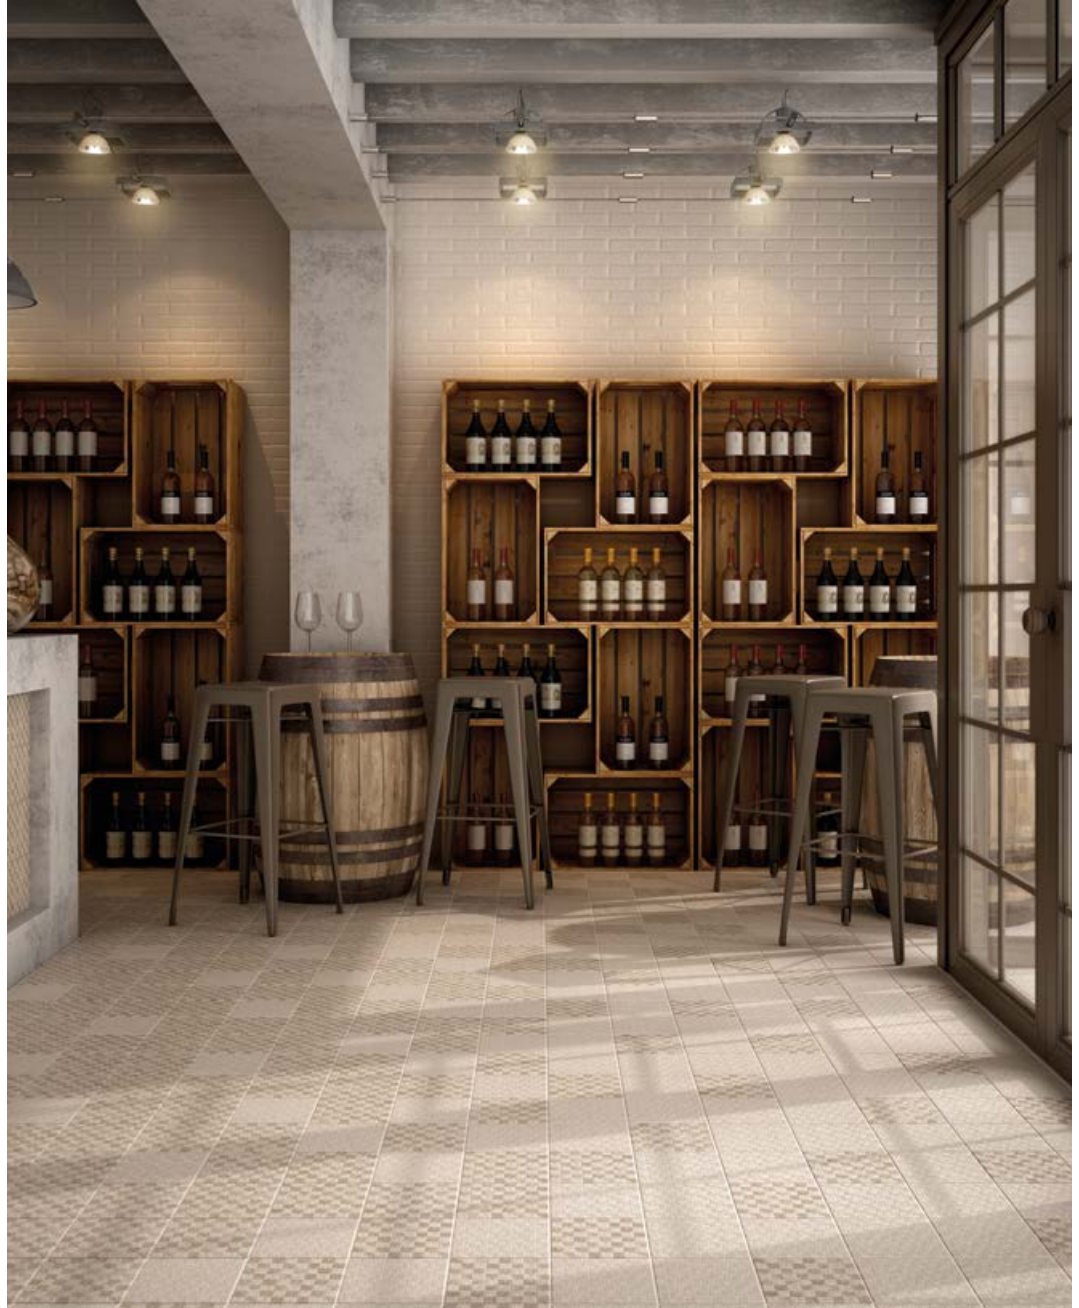

Area 15 Sand, Damas Sand 15 x 15 cm / 6" x 6"