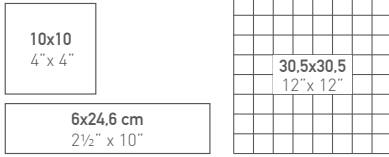

GRAPHENE

Alpstone Cinder 6x24,6 cm / 2½" x 10"

INDOOR / INTERIORES  
OUTDOOR / EXTERIORES

FORMATOS / SIZES

Alpstone Cinder 10x10 cm / 4" x 4"  
Alpstone Mosaic Graphene 30.5x30.5 cm / 12" x 12"