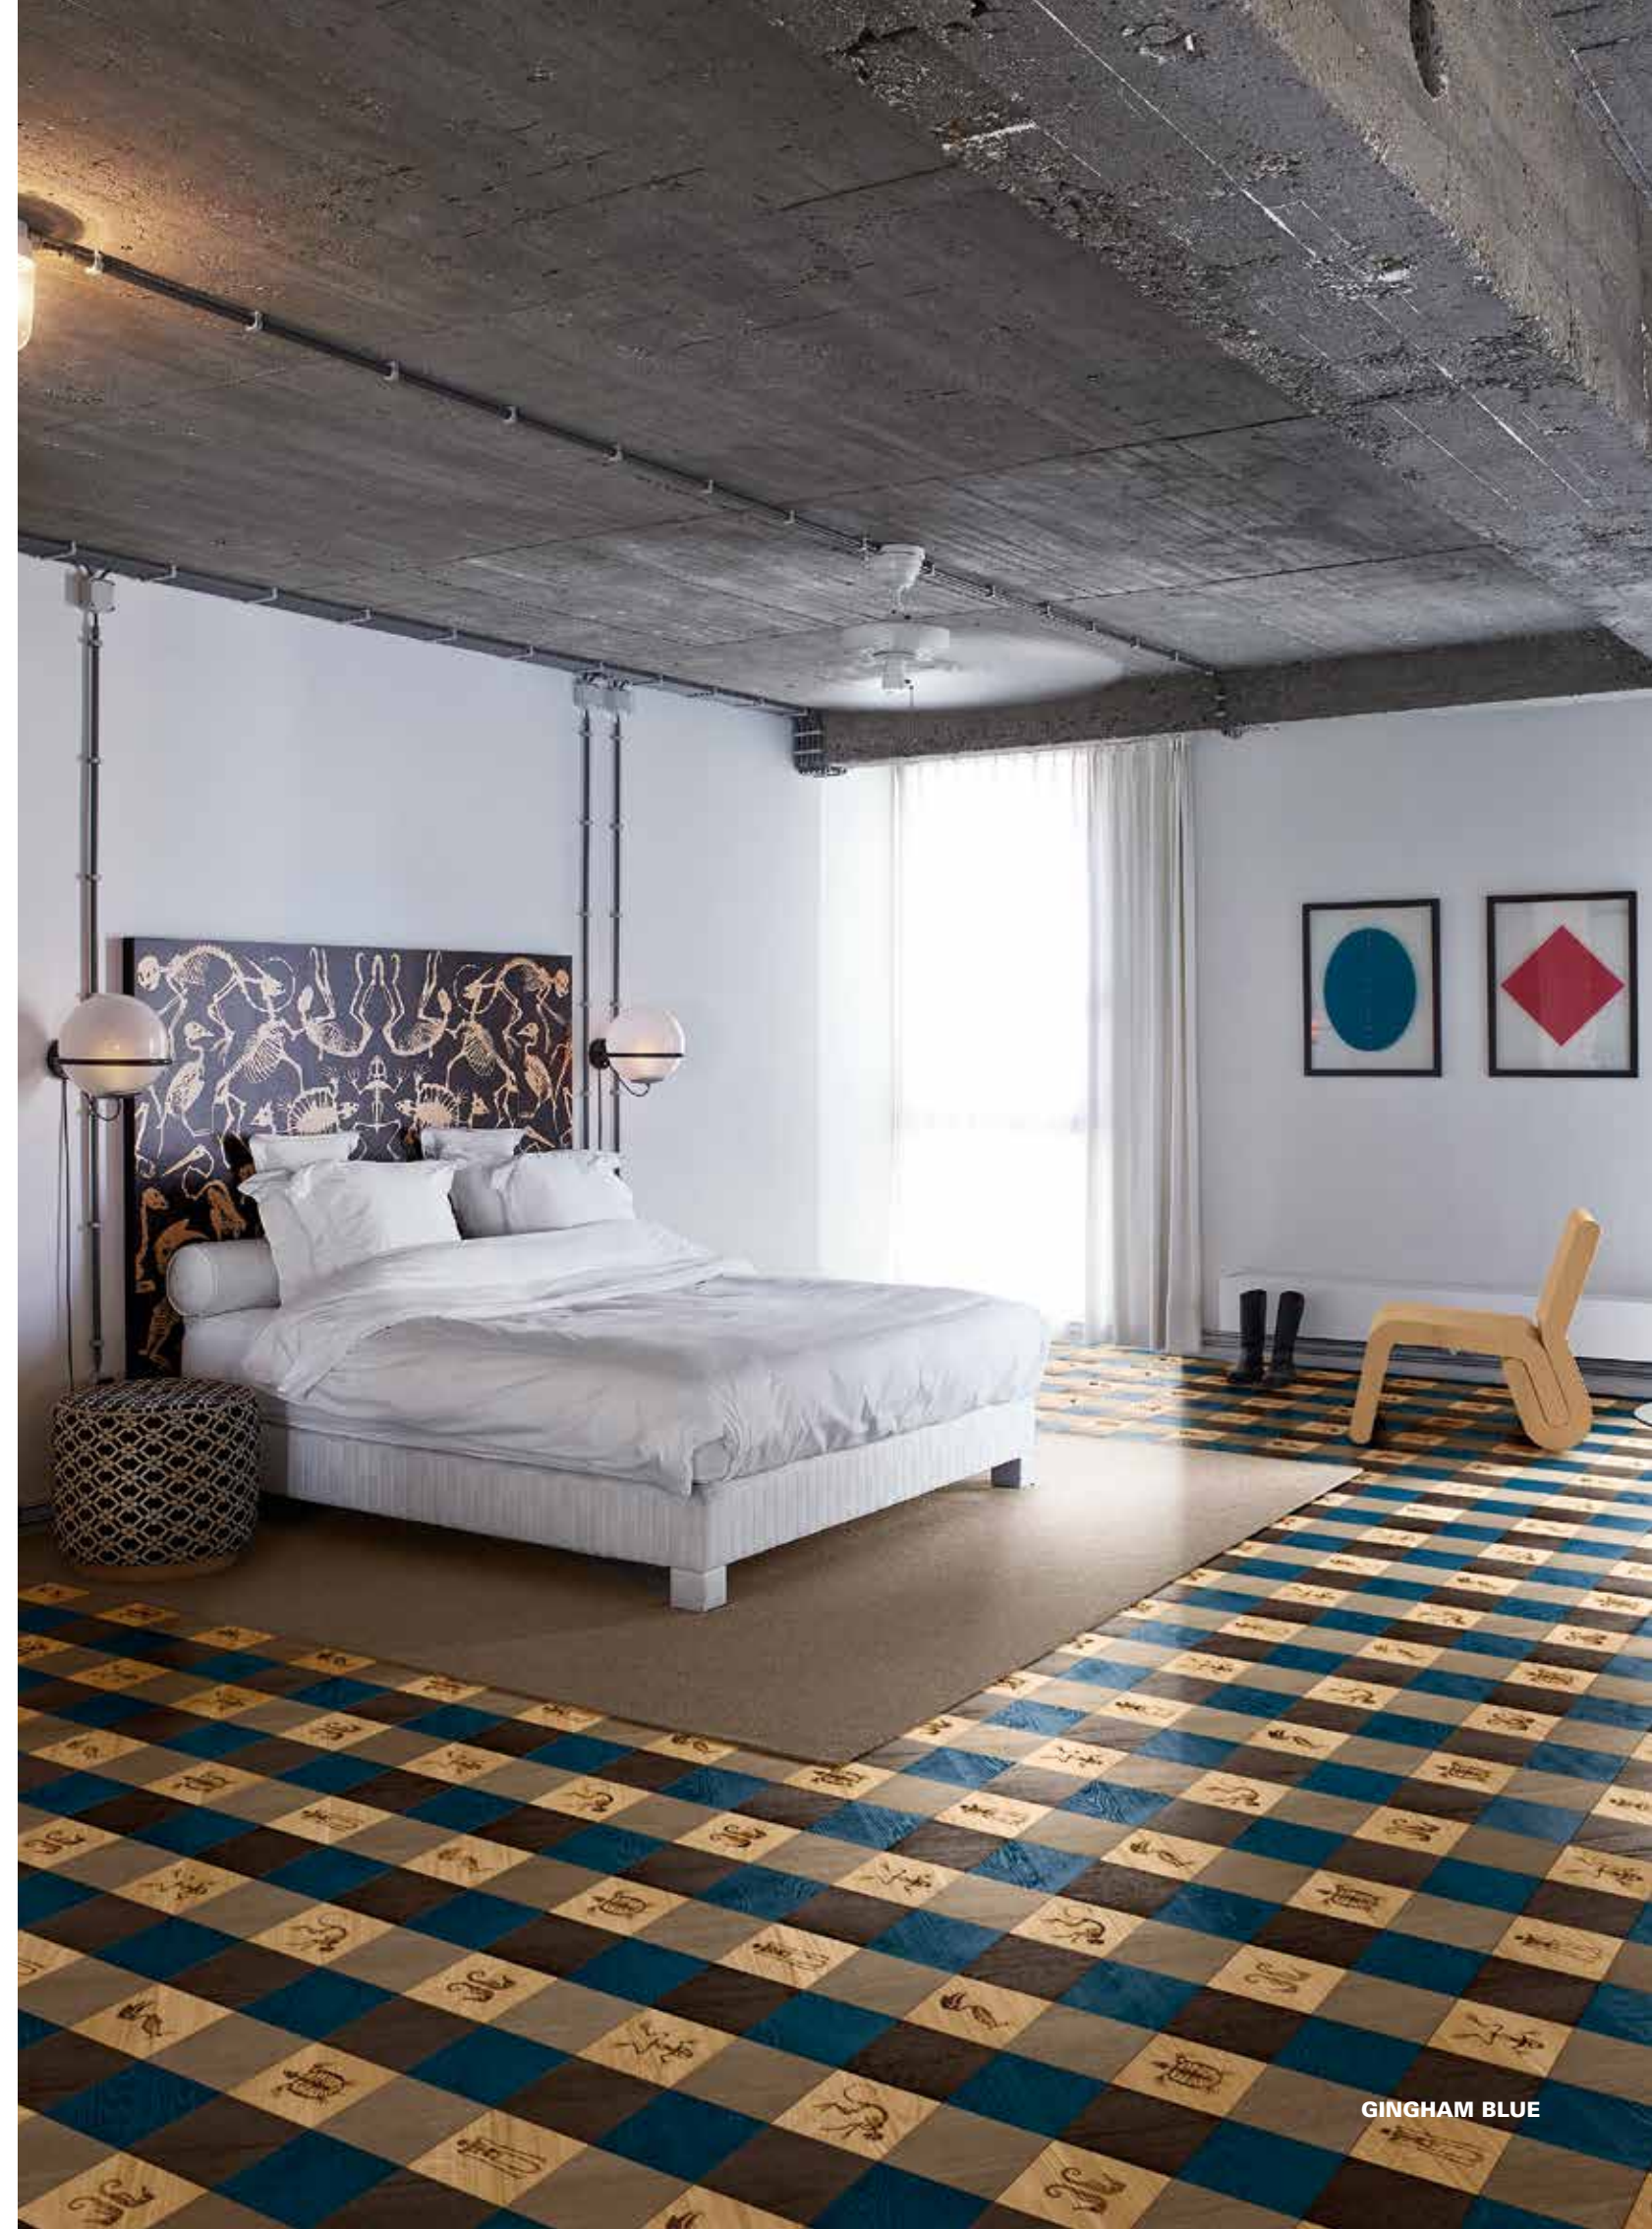

GINGHAM BLUE