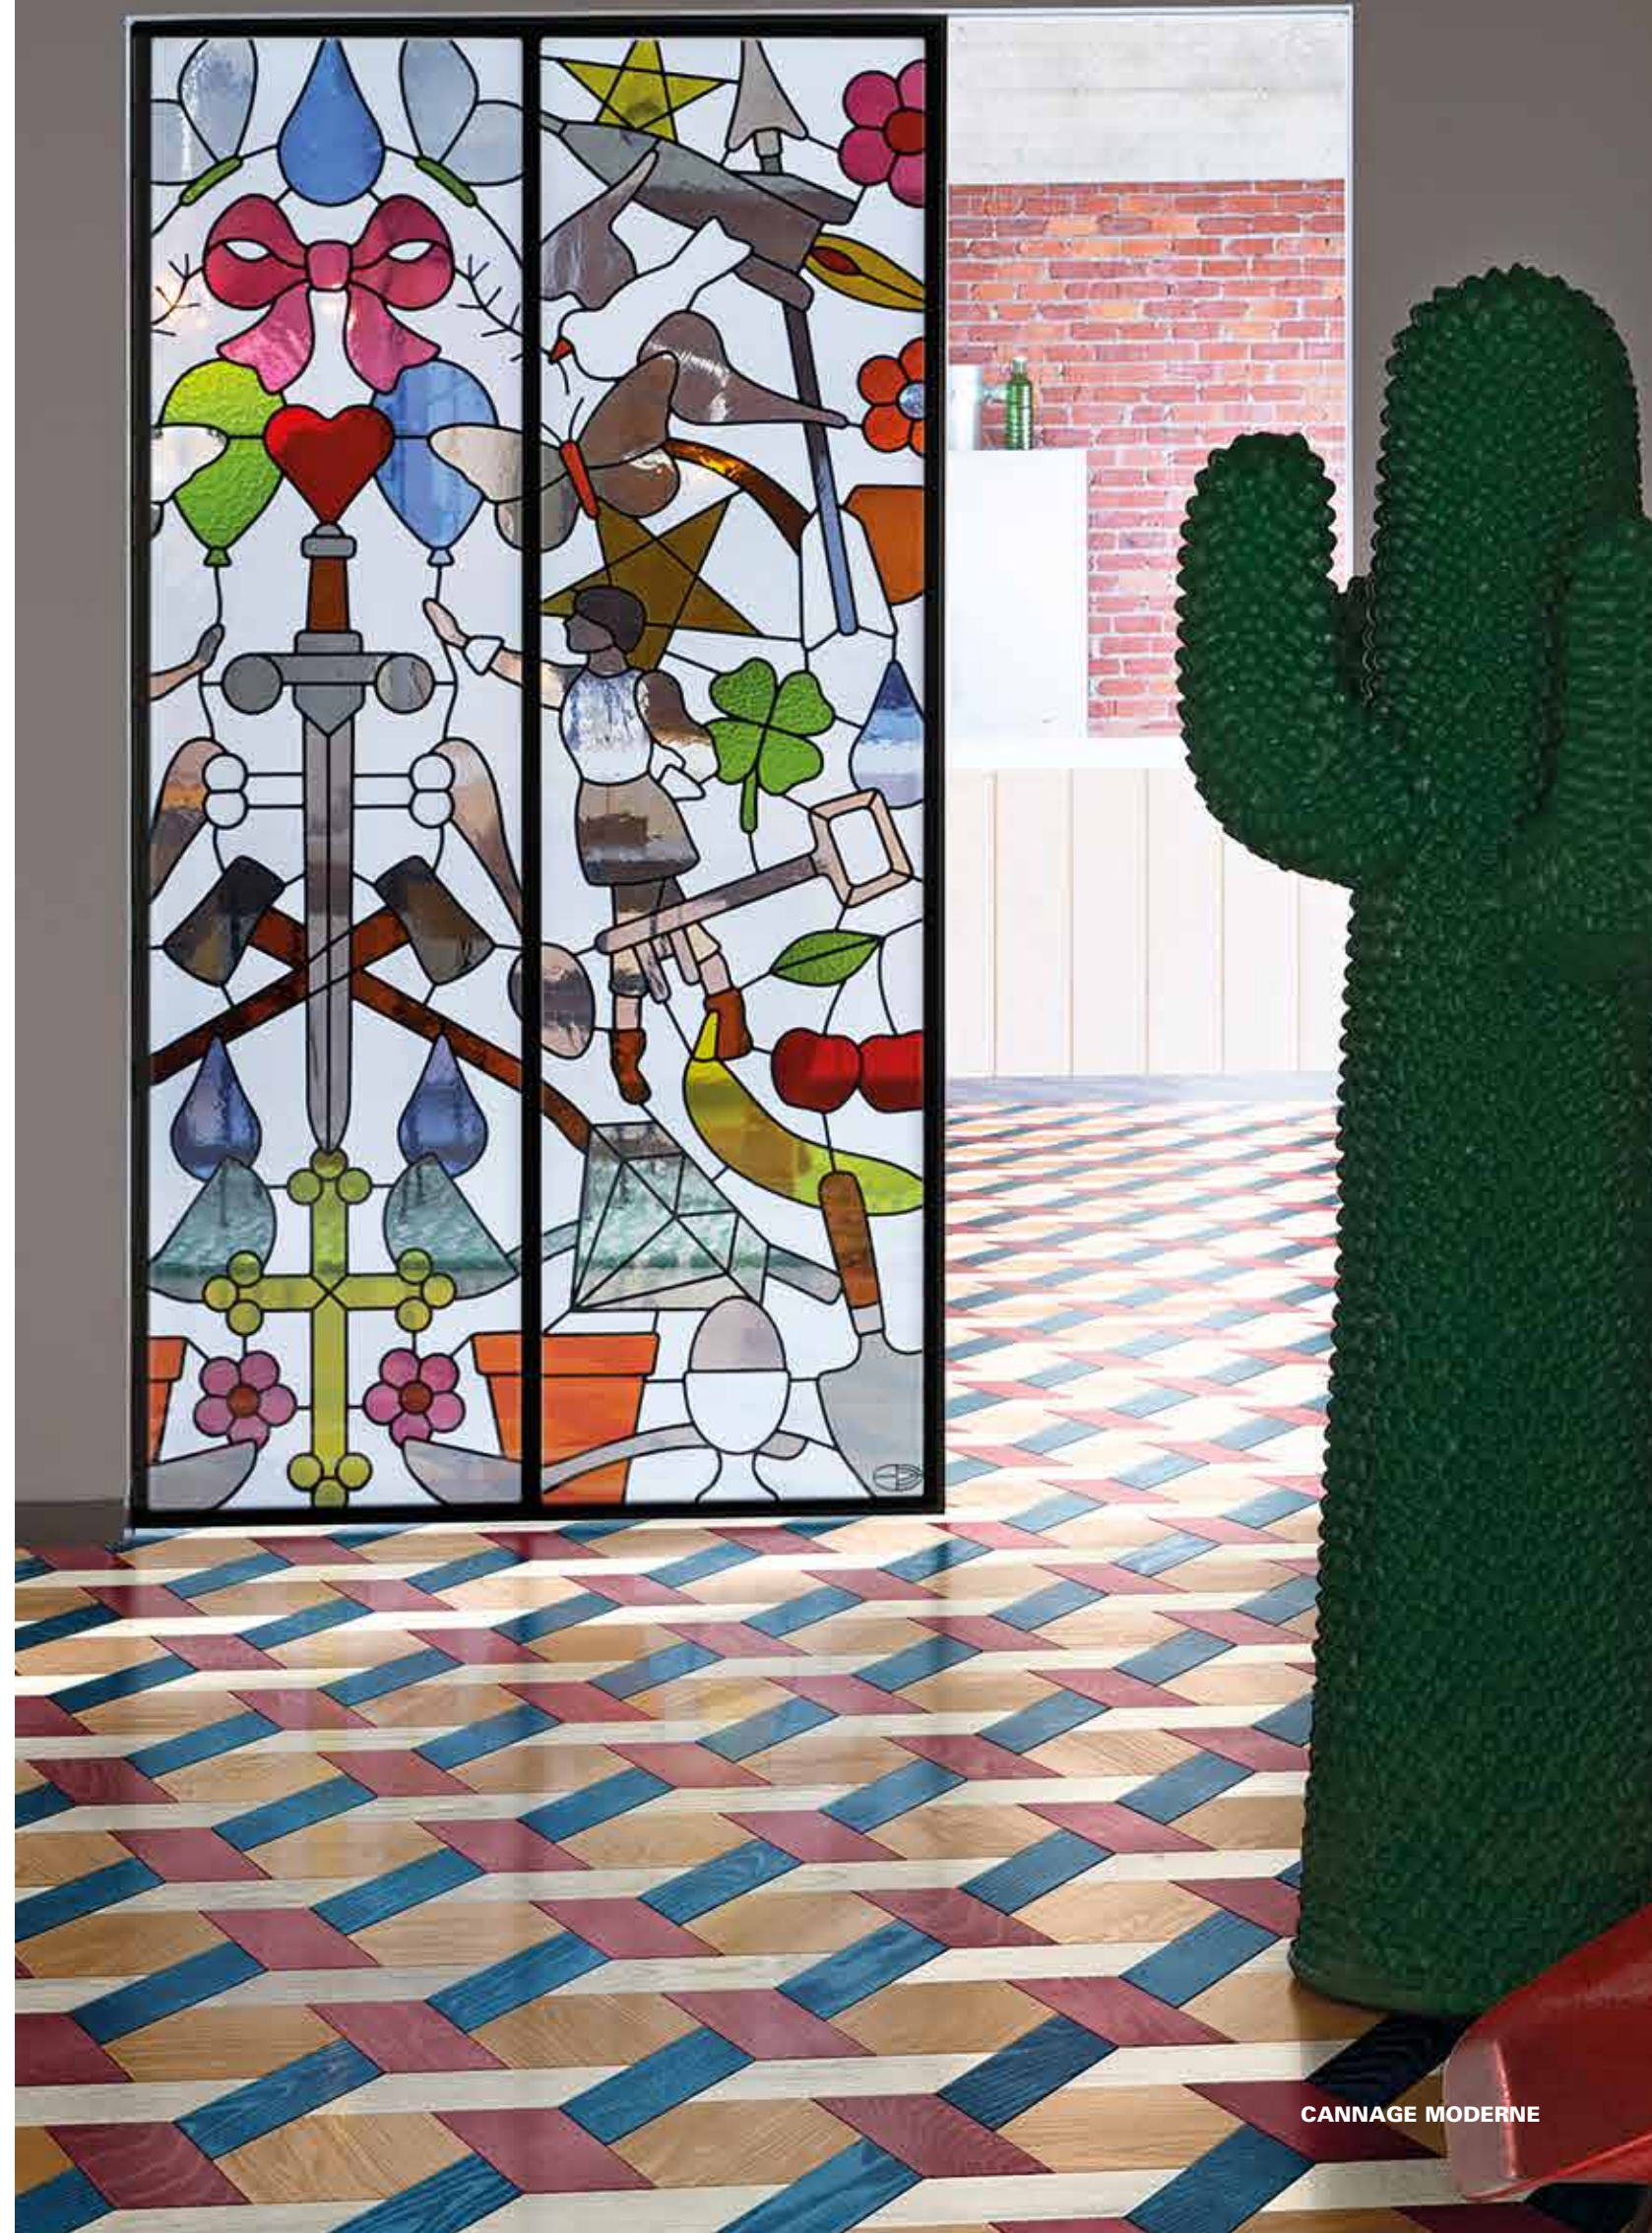

CANNAGE MODERNE