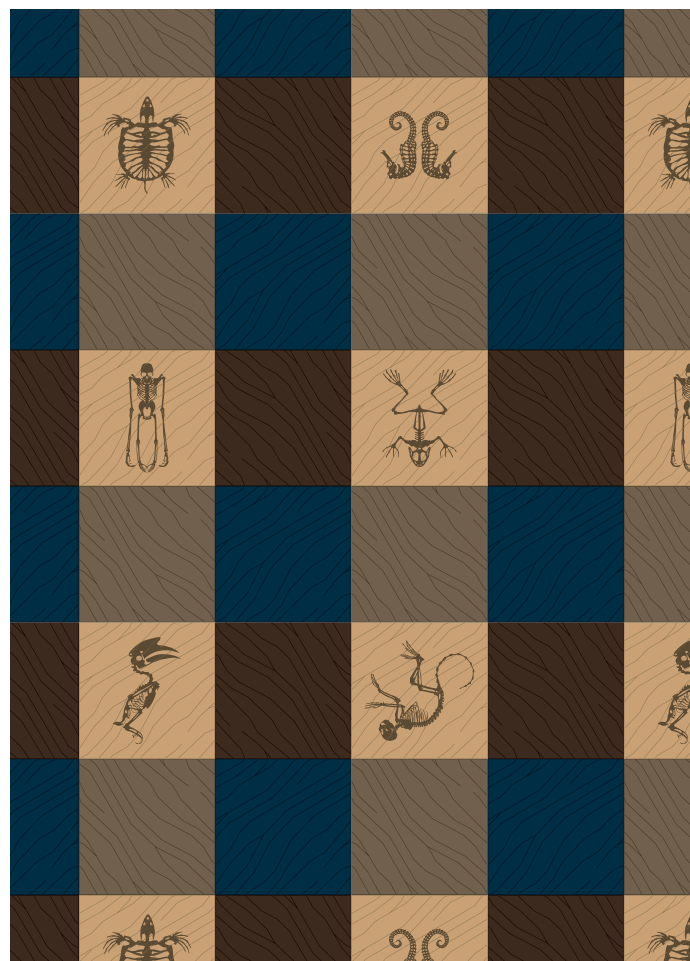

Cherry, Notte, Cuoio, Moka

CANNAGE ROUGE

CANNAGE MODERNE

Naturale, Cherry, Pearl, Cuoio

Naturale, Moka, Marron Glacé, Cuoio

Naturale, Pearl, Marron Glacé, Sugar

Naturale, Moka, Marron Glacé, Denim

GINGHAM BLUE