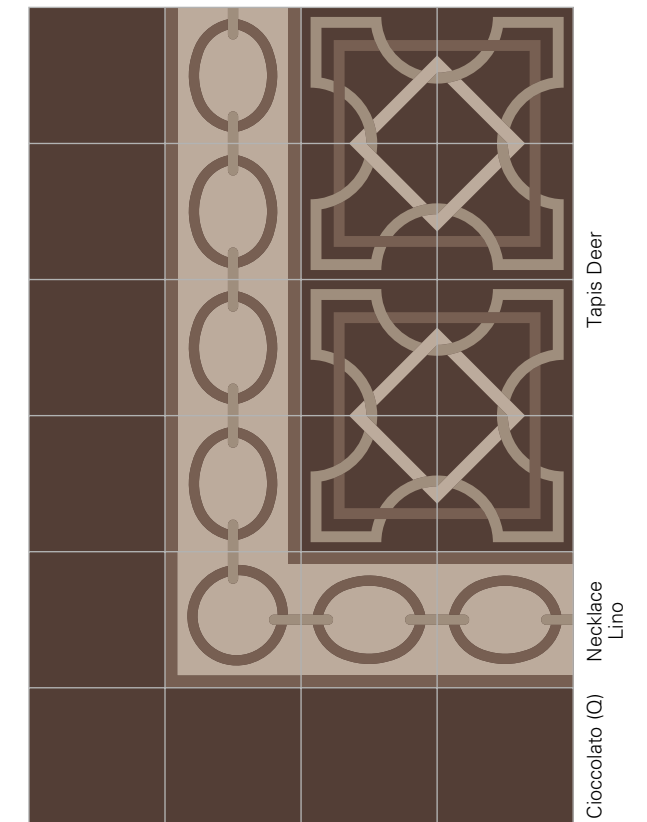

**NECKLACE SEATTLE (A + B)**

Argento, Pistacchio, Muschio

**NECKLACE FORESTA (A + B)**

**NECKLACE (A + B)**

Clockwork Rhino

Necklance Seppia

Macadam (O)

Tapis Deer