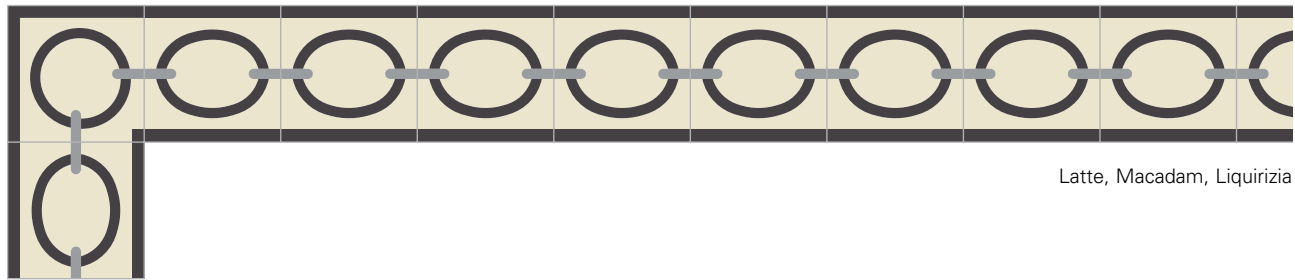

**FOCUS PIOMBO (A + B)**

**FOCUS (A + B)**

LIQUIRIZIA (Q) - NECKLACE SEATTLE - IRON ARDESIA

Tan, Nebbia, Fango

**NECKLACE SEPPIA (A + B)**

Corda, Écru, Tabacco

**NECKLACE LINO (A + B)**

Latte, Macadam, Liquirizia