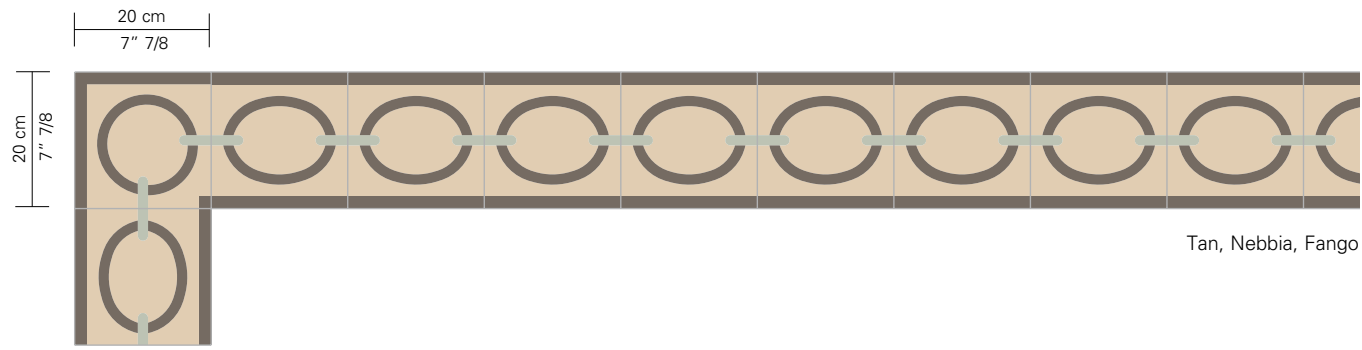

**FOCUS PIOMBO (A + B)**

**FOCUS (A + B)**

LIQUIRIZIA (Q) - NECKLACE SEATTLE - IRON ARDESIA

Tan, Nebbia, Fango

**NECKLACE SEPPIA (A + B)**

Corda, Écru, Tabacco

**NECKLACE LINO (A + B)**

Latte, Macadam, Liquirizia